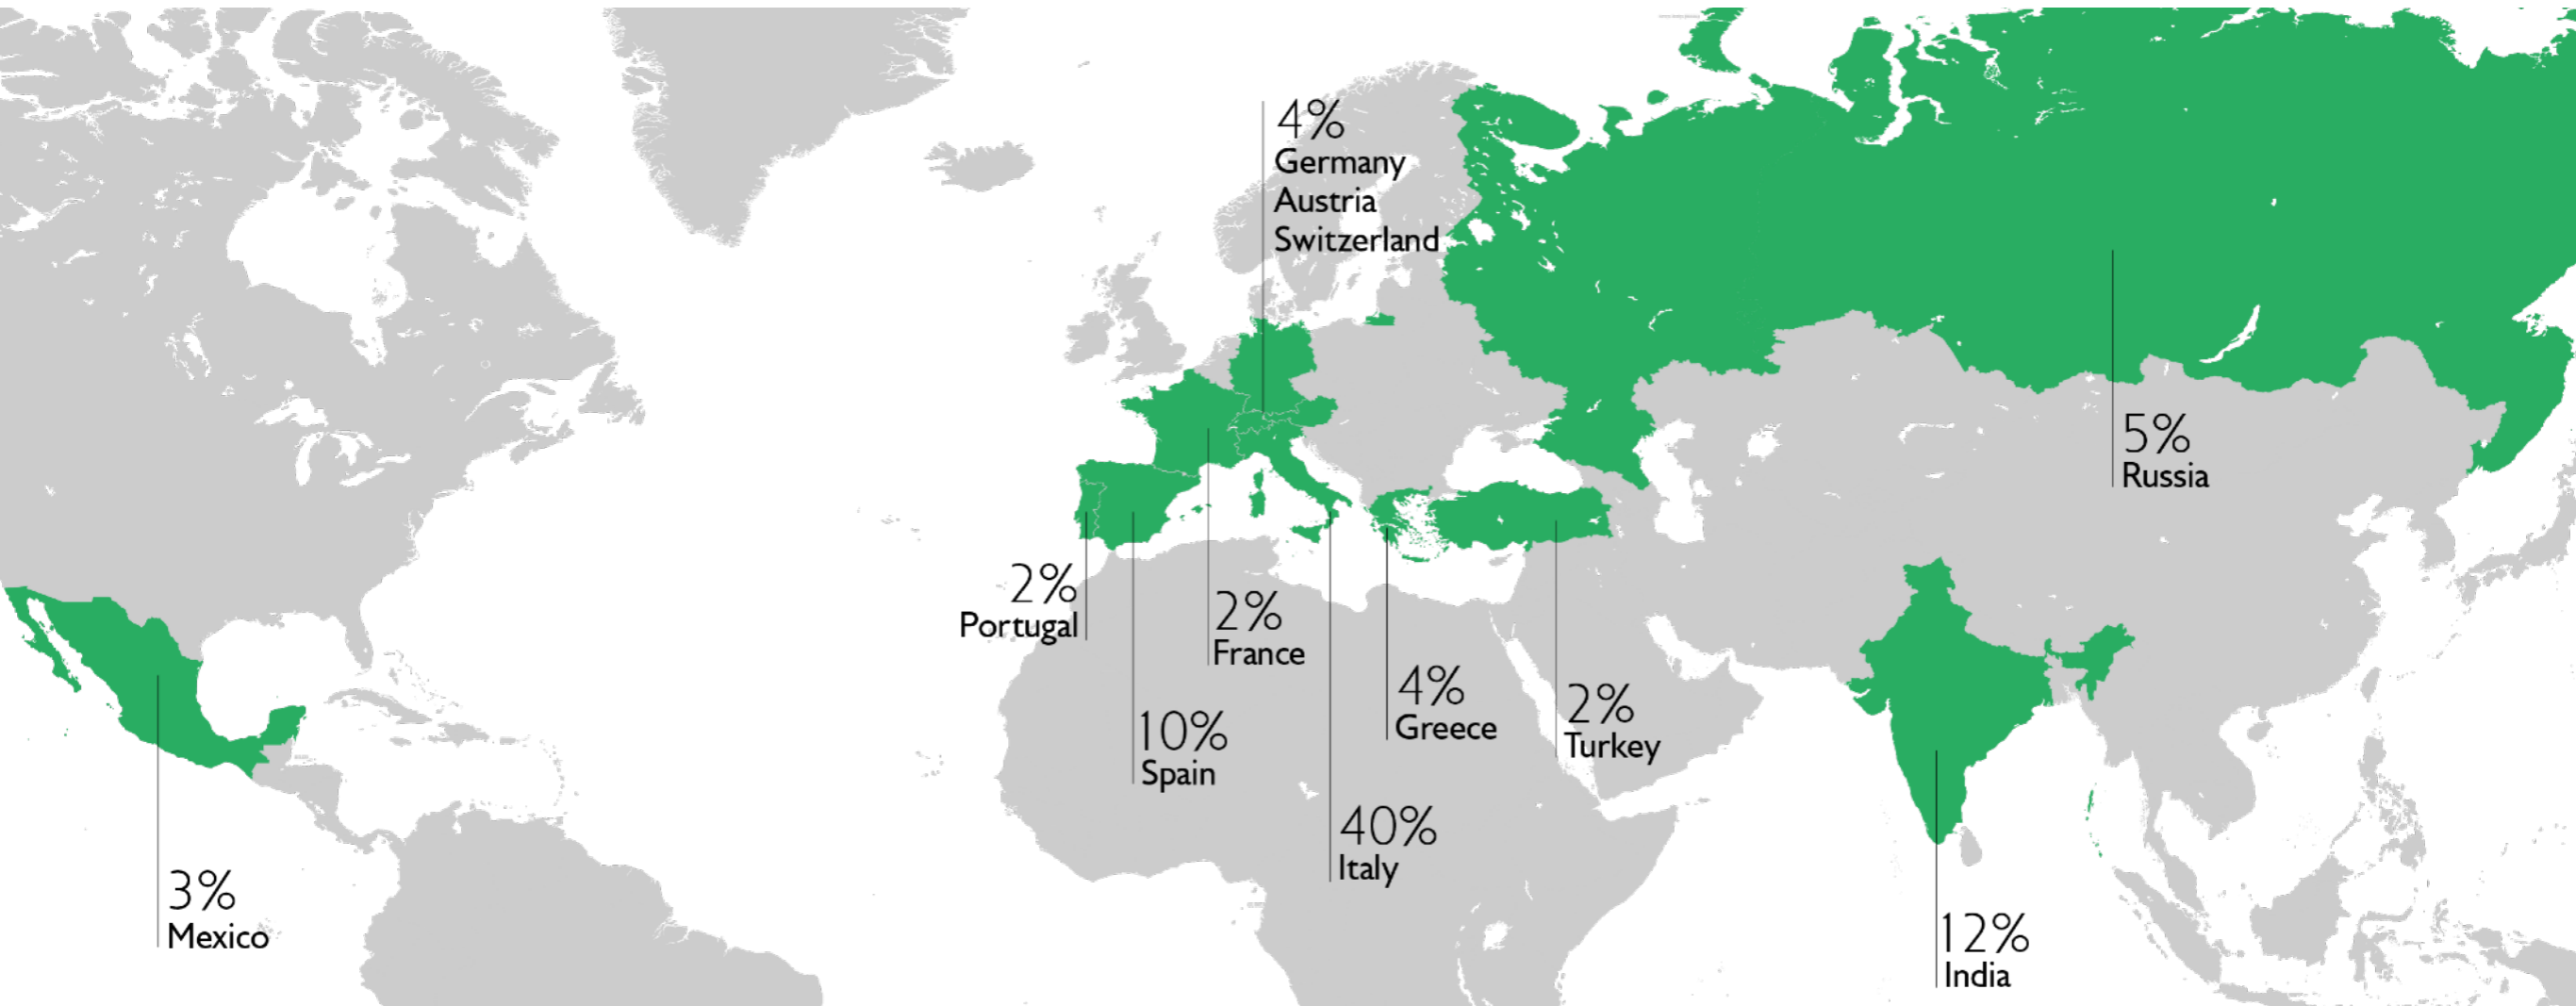

Brand: Global Distribution

UNITED COLORS
OF BENETTON.

Own stores. Franchising. Independent stores. E-commerce. Outlets

Today Benetton Group is present in the most important markets in the world with a network of about 5,000 stores. (*2016 sales)