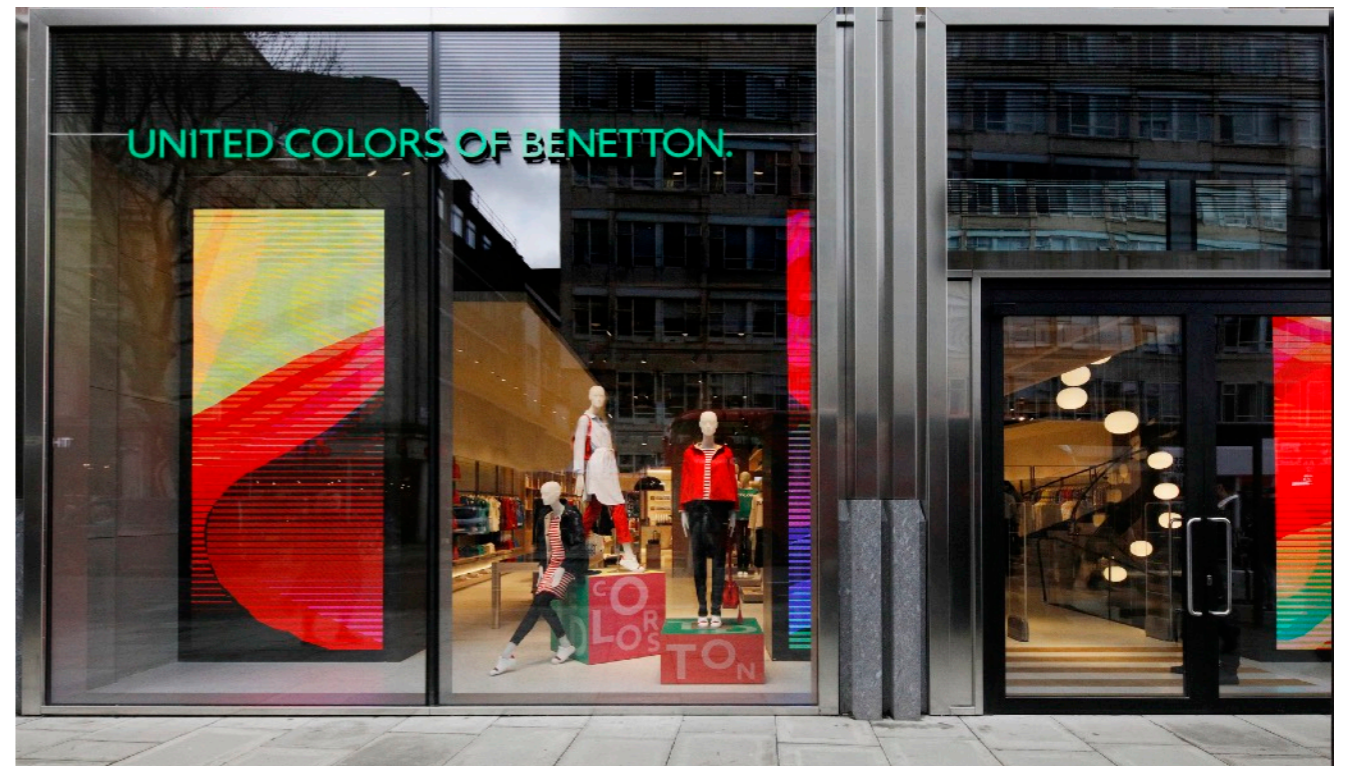

Brand News:

#BENETTONBACKTOLONDON

Flagship store opens in London

- Large LED archways. A lounge area.
- Touchscreen tables with interactive content.
- 1500 m2 dedicated to men's, women's and children's collections.
- The new approach to VM, offers an ultimate brand experience that goes beyond the traditional idea of a shop.

UNITED COLORS
OF BENETTON.